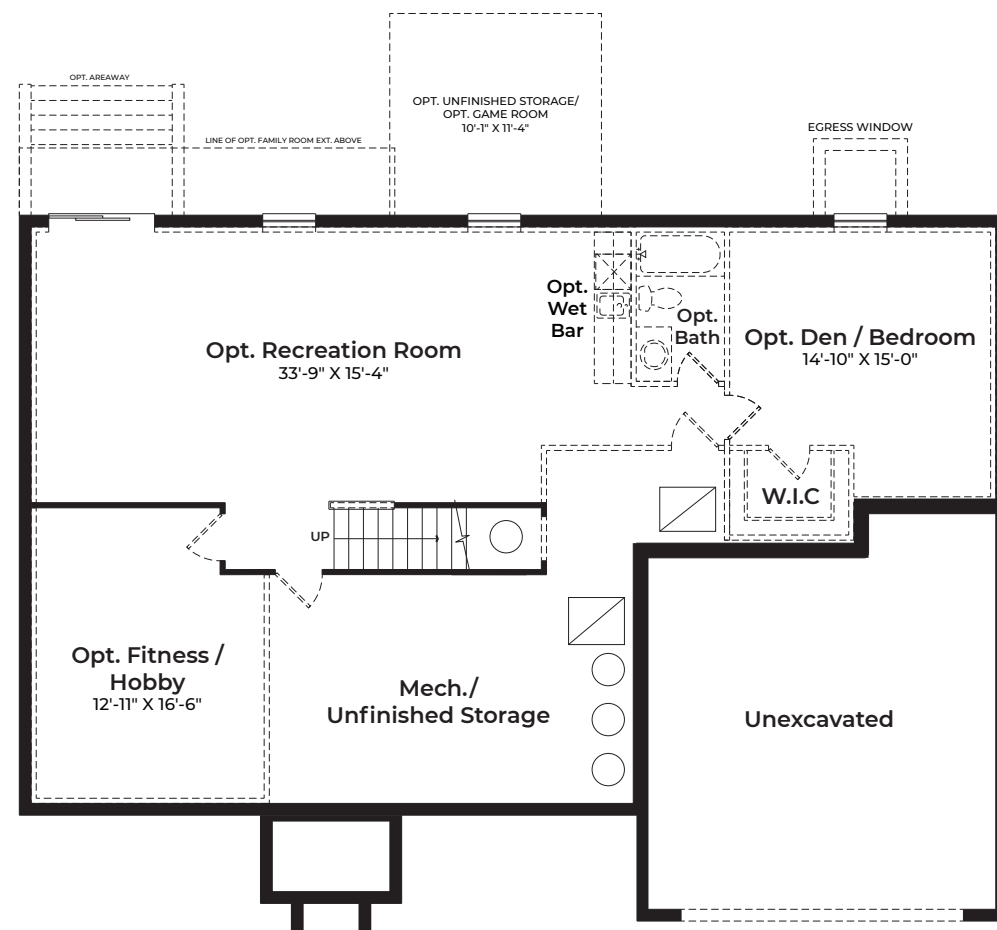

FEDERAL

FEDERAL WITH PORCH

FARMHOUSE WITH STONE

The Lewis

4 Bedrooms | 2.5 Bathrooms | 2-Car Garage | 3,316+ SF

FOUNDATION

CRAFTSMAN

BASE PRICE
HOMESITE NUMBER
HOMESITE PREMIUM
OPTIONS
TOTAL